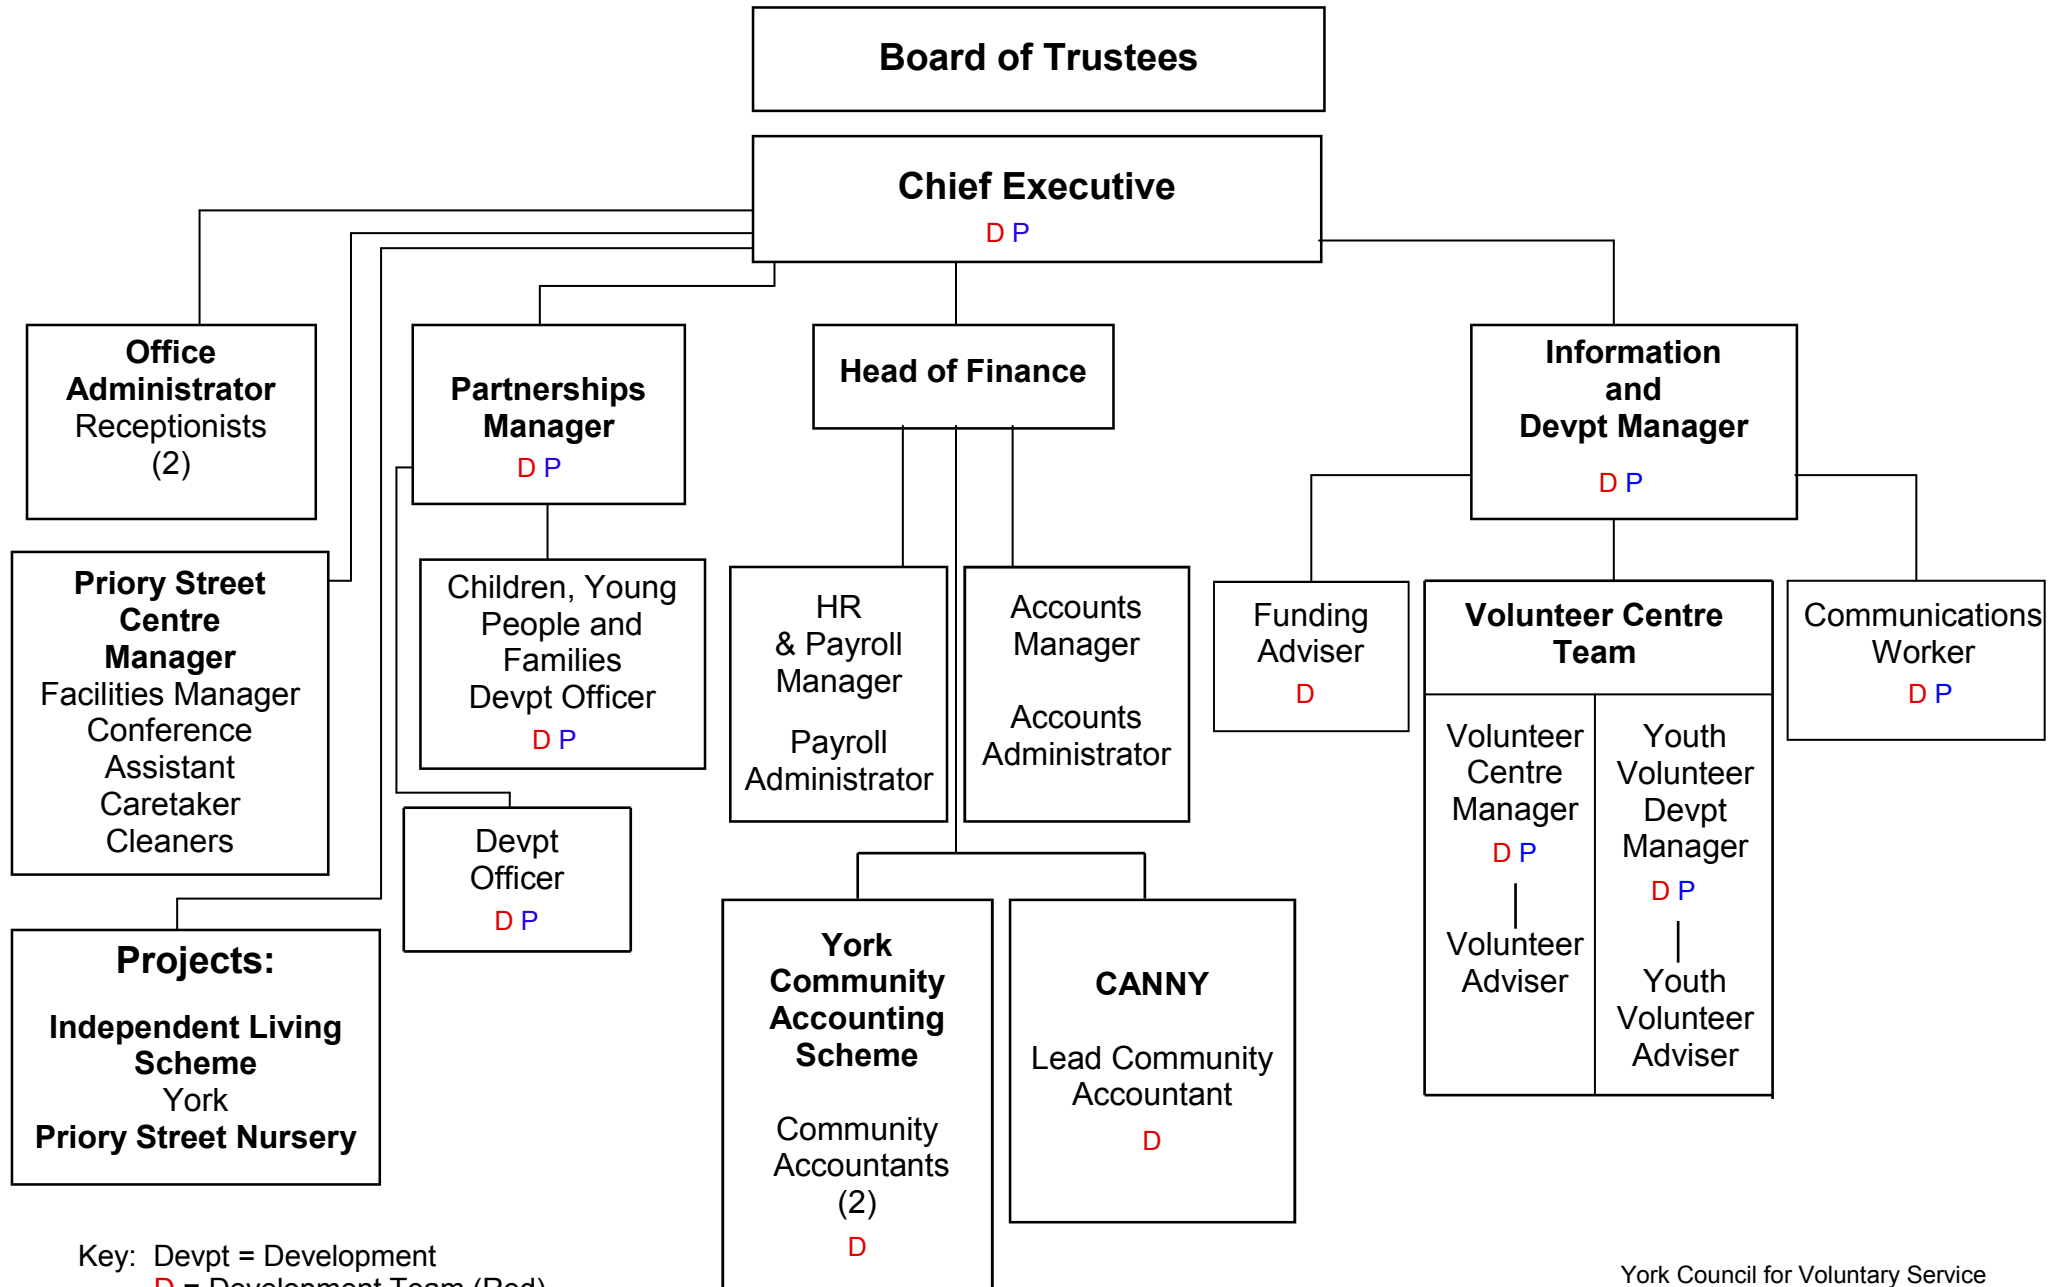

# York Council for Voluntary Service

Key: Devpt = Development  
 D = Development Team (Red)  
 P = Partnership Team (Blue)